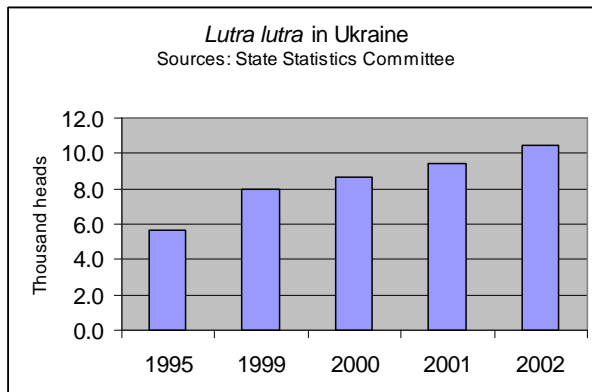

2) BioDAT (1980s) – in Russian, prepared by A. Puzachenko - www.biodat.ru/ www.biodat.ru/db/areal/;

3) Ukraine Red Data Book (1994) - <http://redbook.iatp.org.ua/1994>.

The map demonstrates serious decrease of the habitats area in the south.